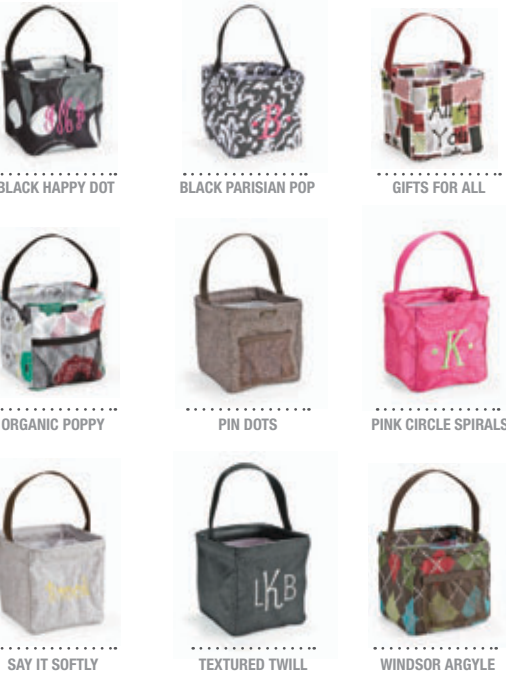

U R U LITTLES CARRY-ALL CADDY | $12 | 4056 | PG. 02

Mesh exterior pocket. Approx. 6"H x 5.5"W x 5.5"D