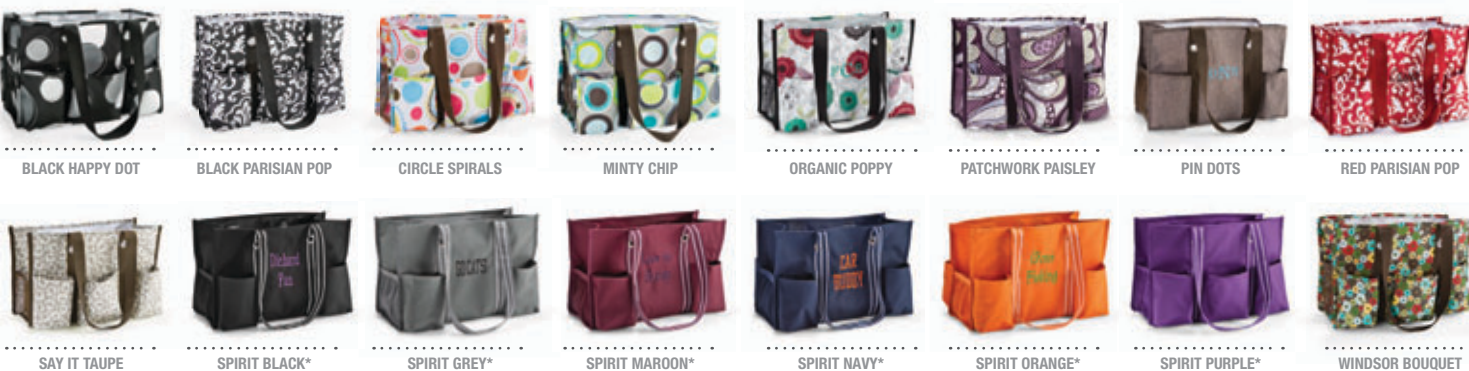

LARGE UTILITY TOTE [E][K] | $35 | 3121 | PG. 03 | Approx. 11.75"H x 21.5"W x 10"D

*To order a Spirit style with Collegiate licensing, add a "C" at the end of the item number | 3121C

NEW ways to make your Large Utility Tote better than ever! Check out how to use our new Top-A-Tote, Single Organizers and Double Organizers on page 8.

SINGLE ORGANIZER [E][K] | $15 | 3622 | PG. 08

Zipper closure.
Approx. 10.75"H x 9"W x 6.5"D

SINGLE THERMAL ORGANIZER [T][K] | $25 | 4020 | PG. 10

Water-resistant thermal lining; zipper closure.
Approx. 10.75"H x 9"W x 6.5"D

DOUBLE ORGANIZER [E][K] | $25 | 4021 | PG. 08

Zipper closure.
Approx. 10.75"H x 13"W x 9"D

DOUBLE THERMAL ORGANIZER [T][K] | $35 | 4022 | PG. 08

Water-resistant thermal lining; zipper closure.
Approx. 10.75"H x 13"W x 9"D

TOP-A-TOTE [K] | $10 | 4018 | PG. 05 | Clear PVC window; slots for handles to slide through; sized to fit Large Utility Tote. Approx. 2"H x 22"W x 10.5"D

SUPER ORGANIZING TOTE [E][K] | $50 | 3893 | PG. 03

5 exterior pockets; 2 mesh side pockets; zipper closure.
Approx. 14"H x 19.5"W x 7.5"D

Did you catch that? It has a zipper closure!

ORGANIZING UTILITY TOTE [E][K] | $30 | 3105 | PG. 03 | 5 exterior patch pockets; 2 mesh pockets with elastic top at sides. Approx. 10.25"H x 15.5"W x 6.5"D

*To order a Spirit style with Collegiate licensing, add a "C" at the end of the item number | 3105C